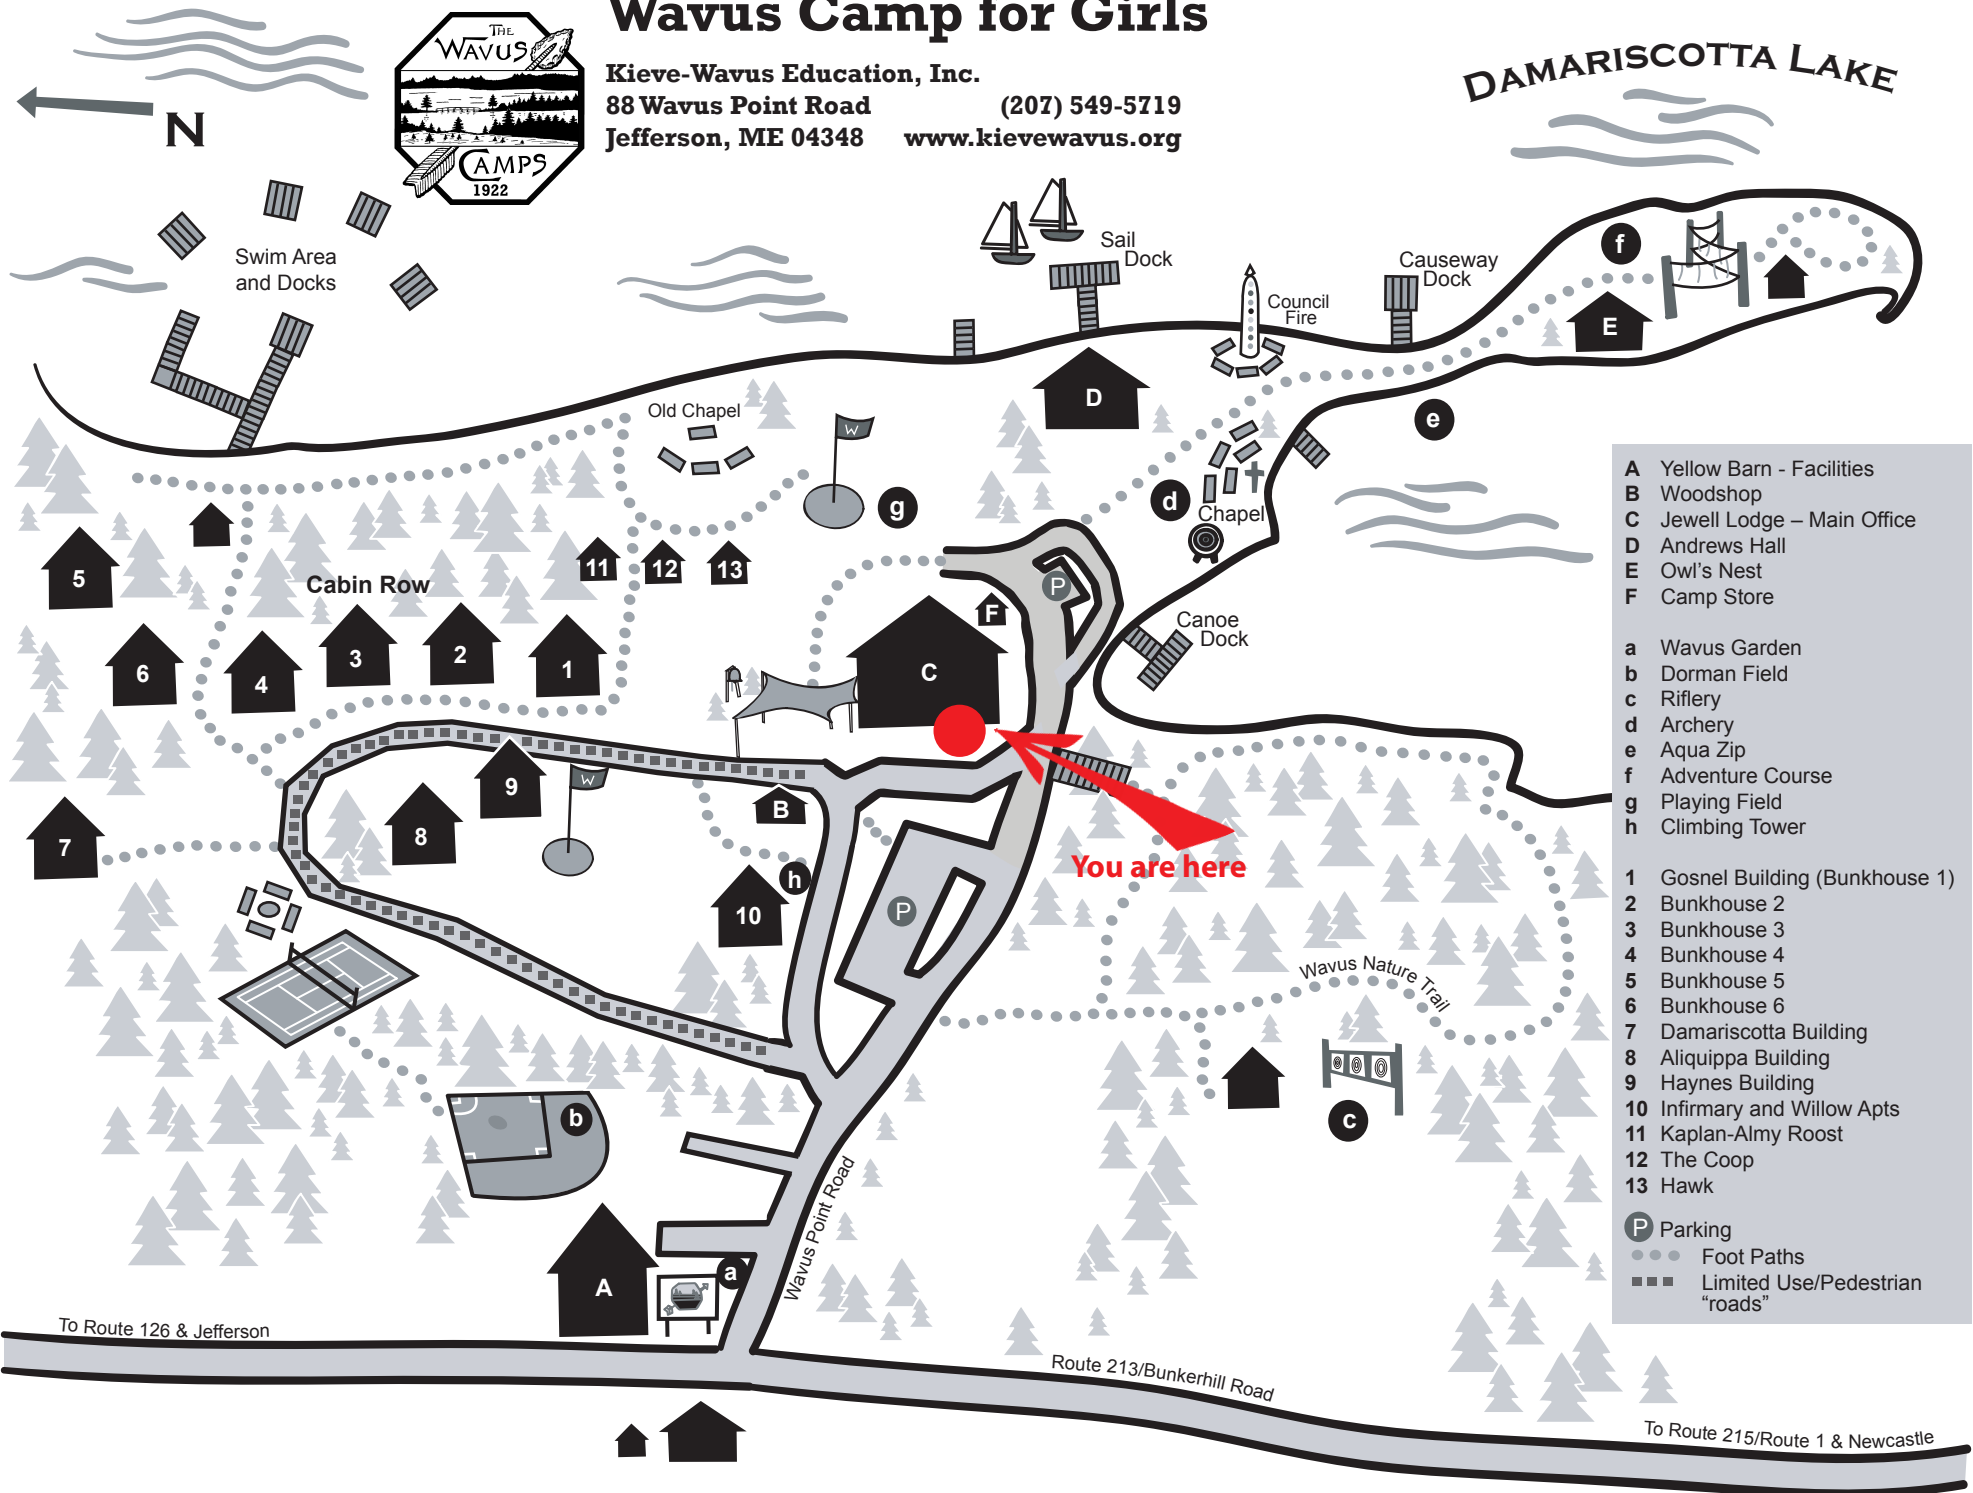

# Wavus Camp for Girls

Kieve-Wavus Education, Inc.  
 88 Wavus Point Road (207) 549-5719  
 Jefferson, ME 04348 www.kievewavus.org

DAMARISCOTTA LAKE

- A Yellow Barn - Facilities
  - B Woodshop
  - C Jewell Lodge - Main Office
  - D Andrews Hall
  - E Owl's Nest
  - F Camp Store
- 
- a Wavus Garden
  - b Dorman Field
  - c Riflery
  - d Archery
  - e Aqua Zip
  - f Adventure Course
  - g Playing Field
  - h Climbing Tower
- 
- 1 Gosnel Building (Bunkhouse 1)
  - 2 Bunkhouse 2
  - 3 Bunkhouse 3
  - 4 Bunkhouse 4
  - 5 Bunkhouse 5
  - 6 Bunkhouse 6
  - 7 Damariscotta Building
  - 8 Aliquippa Building
  - 9 Haynes Building
  - 10 Infirmary and Willow Apts
  - 11 Kaplan-Almy Roost
  - 12 The Coop
  - 13 Hawk
- 
- P Parking
  - Foot Paths
  - ■ ■ Limited Use/Pedestrian "roads"

To Route 126 & Jefferson

Route 213/Bunkerhill Road

To Route 215/Route 1 & Newcastle